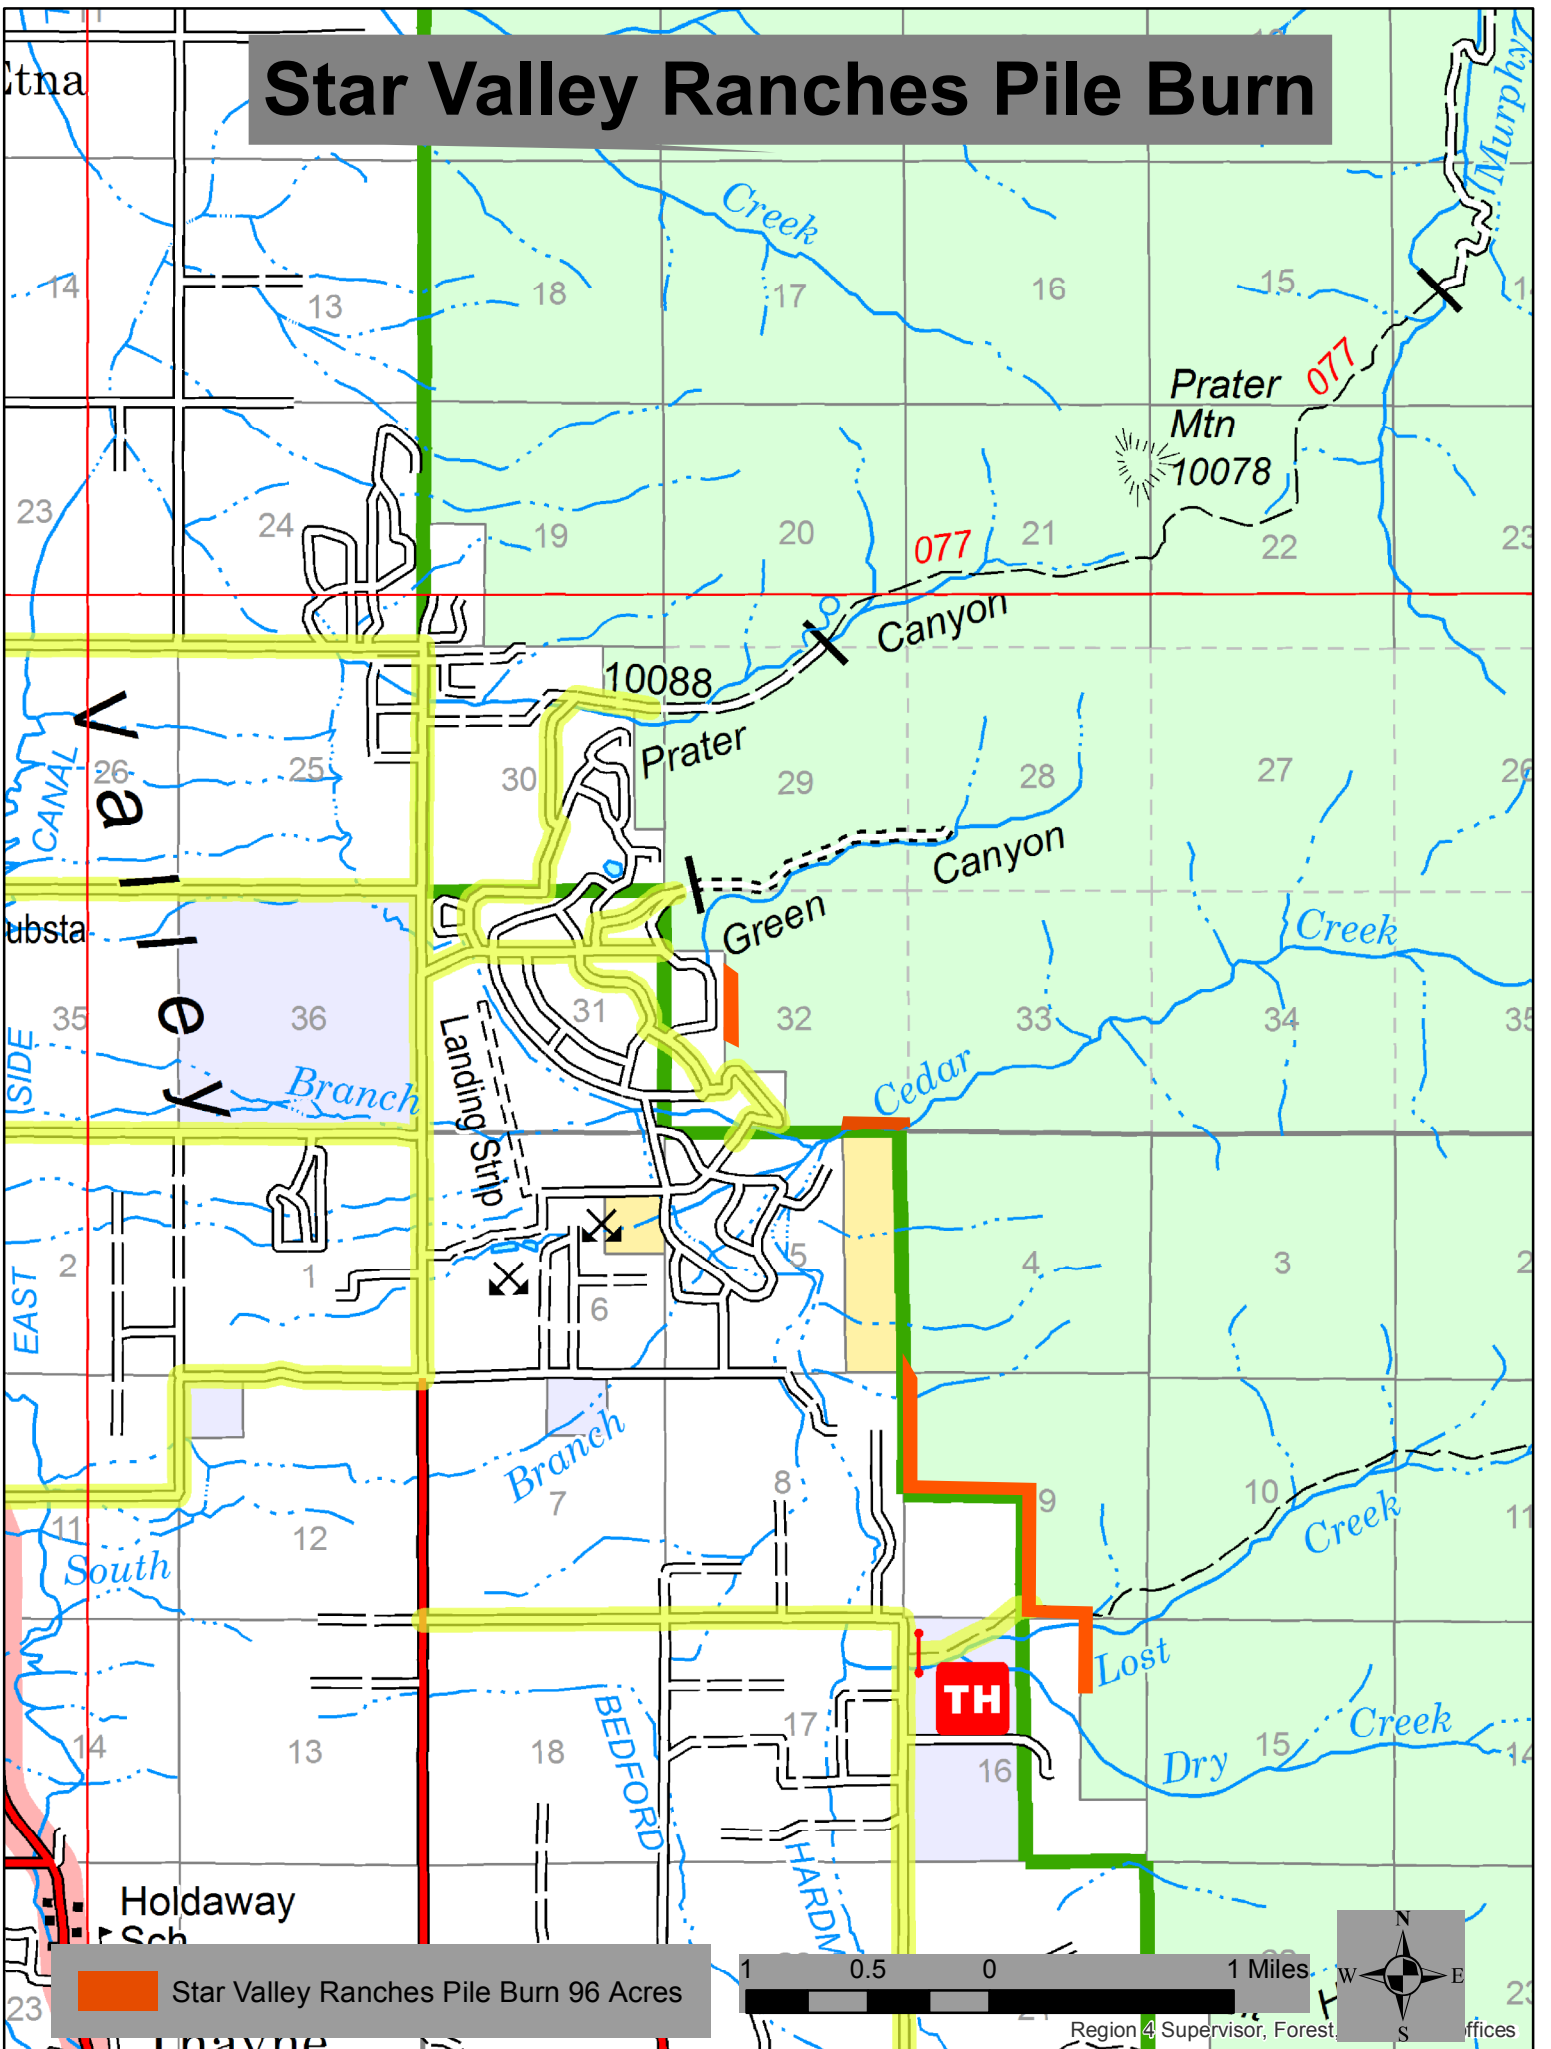

Star Valley Ranches Pile Burn

Prater Mtn
10078

077

077

10088

Prater

Green

Canyon

Cedar

TH

Lost

Dry

Creek

Star Valley

substa

EAST

South

BEDFORD

HARDIN

Holdaway
Sch

Star Valley Ranches Pile Burn 96 Acres